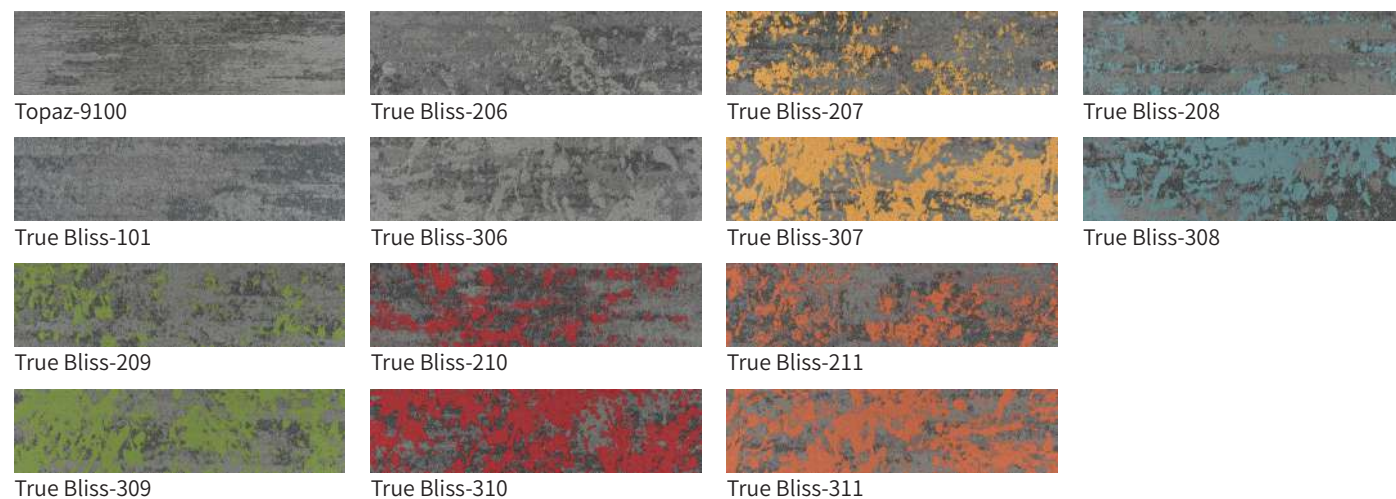

Eastern Carpet Trading Company

SPECIFICATION

Style Name :
True Bliss /Topaz 9100

Construction :
Multi-Level Loop

Fiber :
100% Nylon

Gauge :
True Bliss 1/10
Topaz 9100 1/12

Stitches /per inch :
True Bliss 10 per inch
Topaz 9100 13 per inch