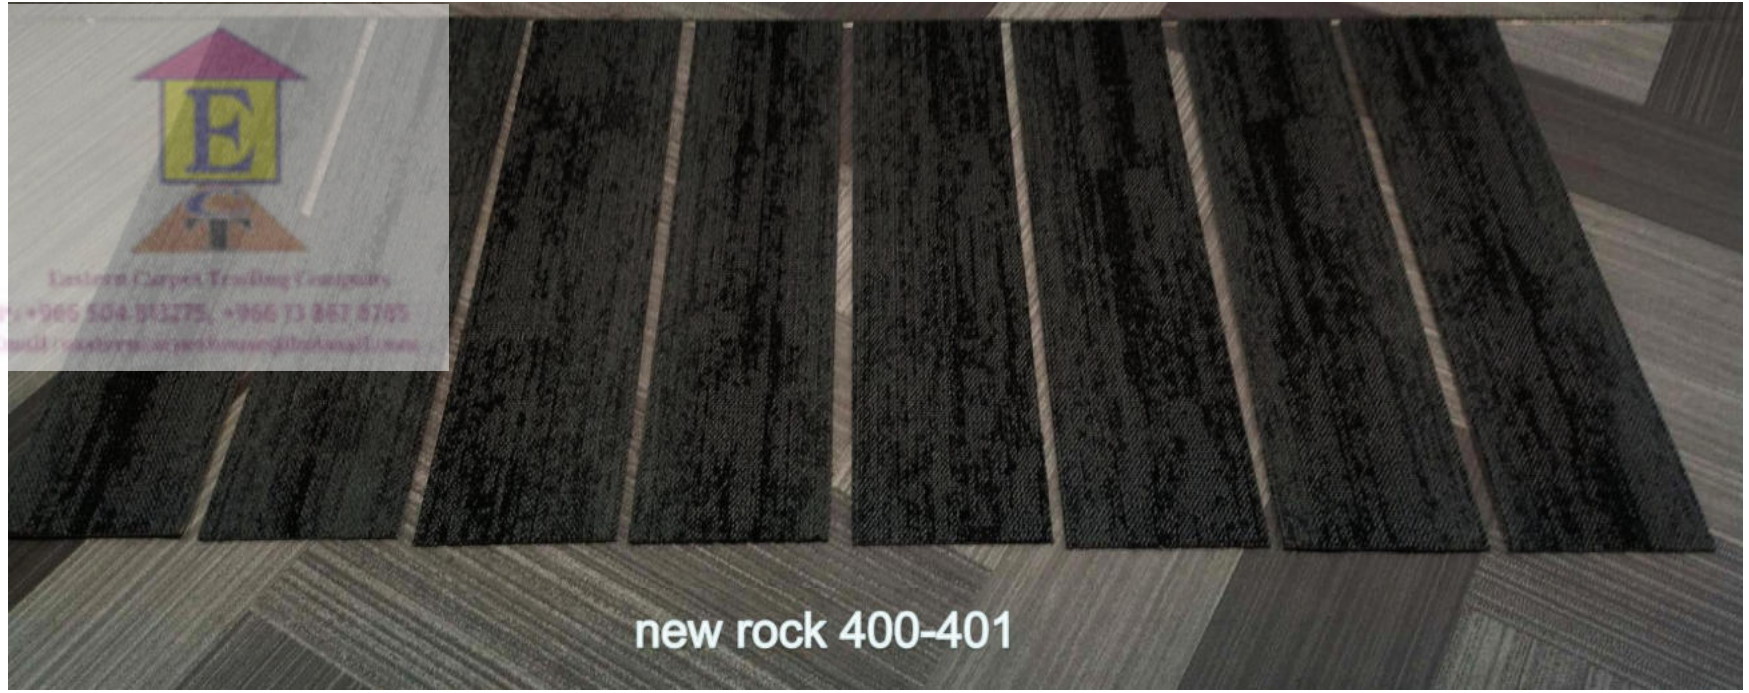

coralline 200-201

coralline 200-202

Eastern Carpet Processing Company
P: +966 504 81275, +966 13 857 8785
Email: easterncarpet@mscglobal.com

graphite 300-301

graphite 300-302

Eastern Carpet Trading Company
Tel: +965 504 91275, +966 13 867 8705
Email: info@eastcarpettrading.com