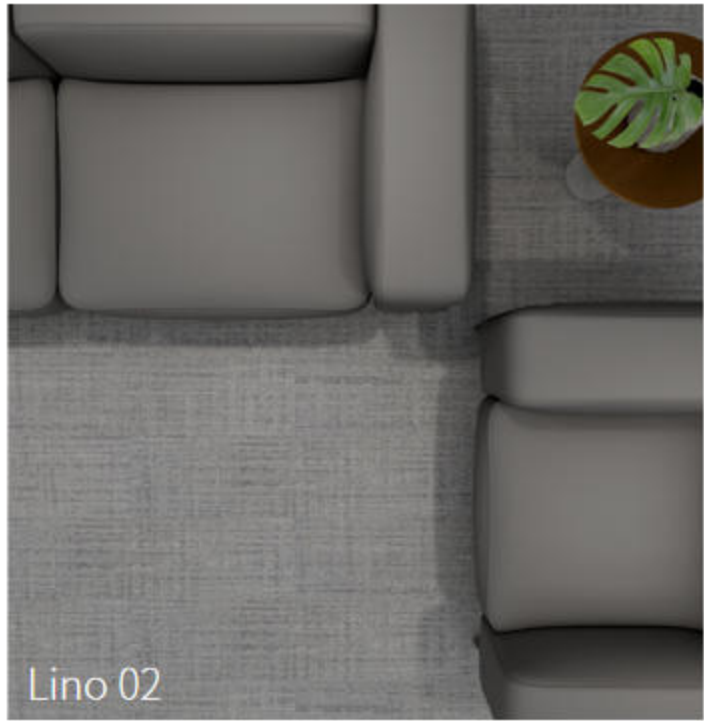

Eastern Carpet Trading Company
P: +966 504 813275, +966 13 867 8785
Email: easterncarpethouse@hotmail.com

Lino 02

02