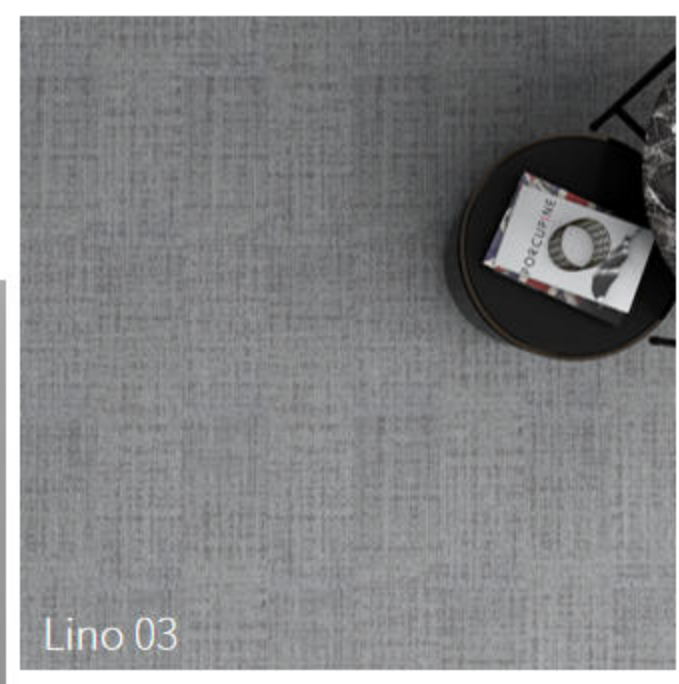

Eastern Carpet Trading Company
P: +966 504 813275, +966 13 867 8785
Email: easterncarpethouse@hotmail.com